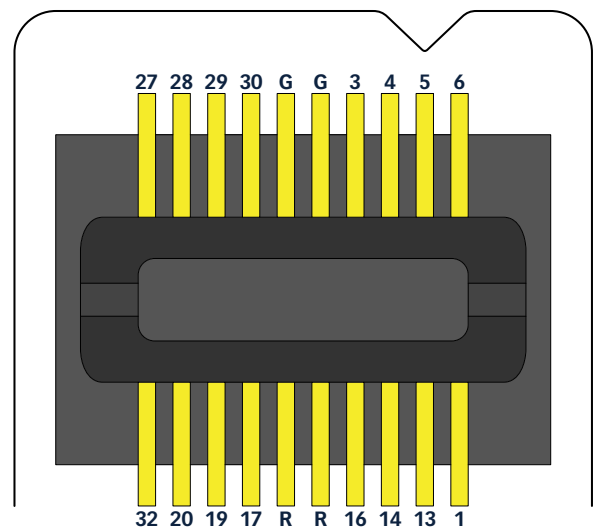

Adpt-A32-Z32 Adaptor Map

NOTE: This diagram shows the channel mapping within the adaptor itself, and is not a map of the final pin-out.

A32
Female

Zif Clip®
Connector

G = Ground
R = Reference