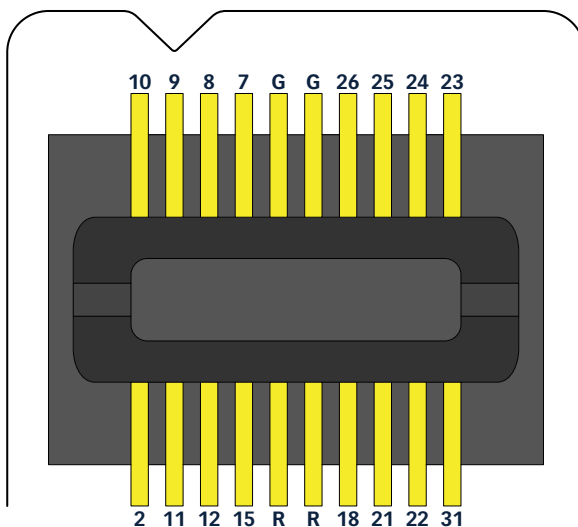

Adpt-A32-Z32 Adaptor Map

NOTE: This diagram shows the channel mapping within the adaptor itself, and is not a map of the final pin-out.

A32
Female

Zif Clip®
Connector

G = Ground
R = Reference