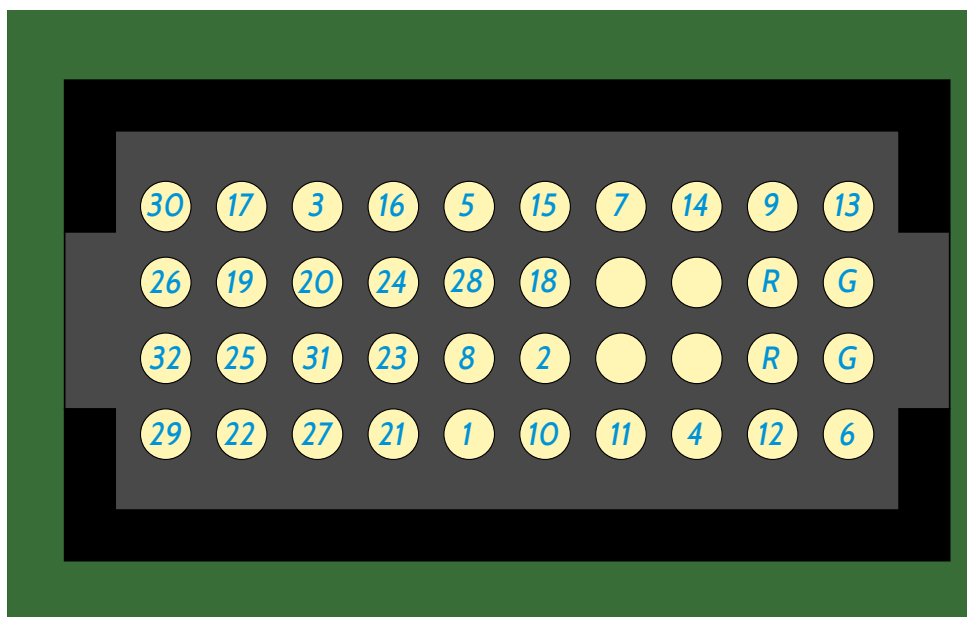

### Adpt-Z32-A32 Adaptor Map

NOTE: This diagram shows the channel mapping within the adaptor itself, and is not a map of the final pin-out.

Zif Clip®  
Connector  
(Looking  
through clip)

A32  
Male

G = Ground  
R = Reference