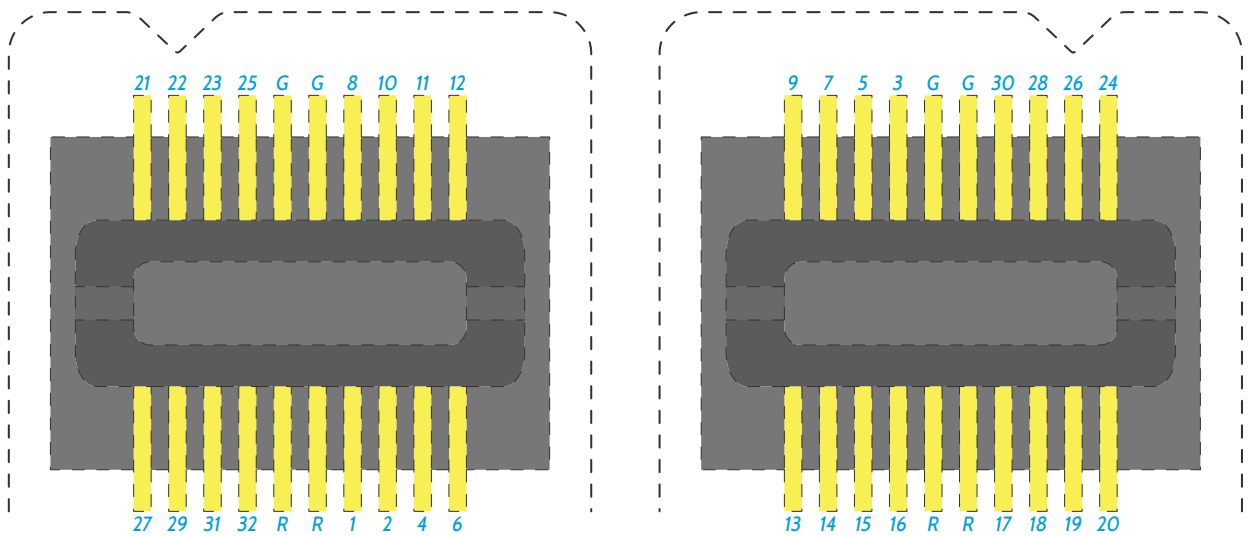

### Adpt-Z32-A32 Adaptor Map

NOTE: This diagram shows the channel mapping within the adaptor itself, and is not a map of the final pin-out.

Zif Clip®  
Connector  
(Looking  
through clip)

A32  
Male

G = Ground  
R = Reference