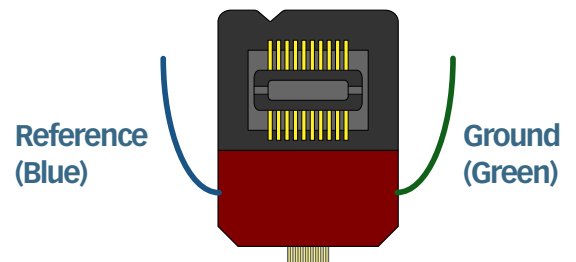

HZ16 Connector

p.1

G = Ground
 R = Reference

SPECIFICATIONS

Connector ZIF Clip® Connector, 32 Channels

Mating Connector ZIF Clip® Headstage, 32 Channels

A1x16

p.2

A1x16-Poly2-Std

p.3

A1x16-Poly2s

p.4

Buz16

p.5

A2x2-tet

p.6